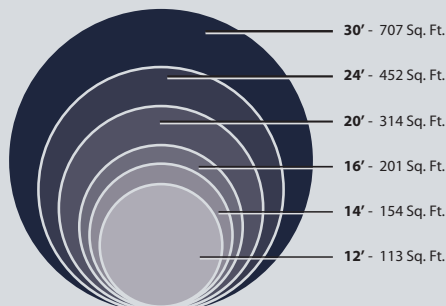

YURTS of America

Base Yurt

14' with One Window	\$4,899
16' with One Window	\$5,399
20' with Two Windows	\$6,499
24' with Three Windows	\$7,499
30' with Four Windows.....	\$8,999

Base Features – All Sizes